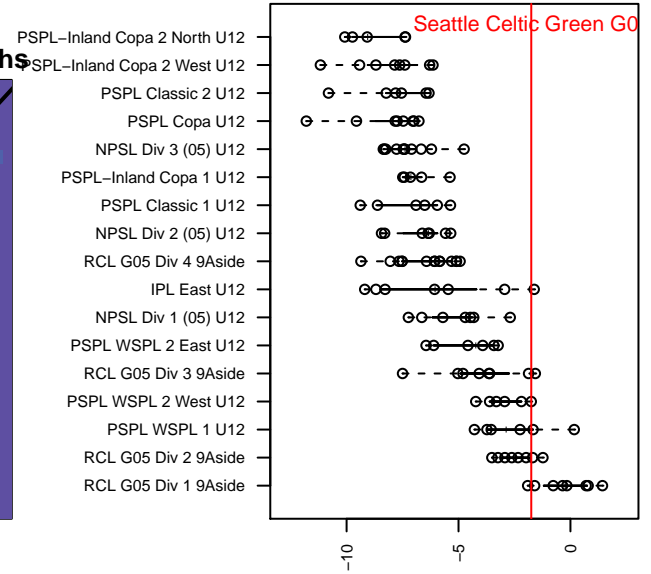

# Seattle Celtic Green G05

Seattle Celtic  
 Seattle, WA  
 G05 total strength=1023  
 attack=2.35 defense=1.99  
 fall league = PSPL WSPL 2 West U12  
 spr league = Spr PSPL SuperLeague U12

alt names used:  
 Seattle Celtic G05 Green  
 Seattle Celtic G05 Green  
 Seattle Celtic G05 Green  
 SEATTLE CELTICSEATTLE CELTIC G05 GRE  
 Seattle Celtic G05 Green  
 Seattle Celtic G05 Green  
 SEATTLE CELTIC G05 GREEN (WA)

Venues played:  
 2016 Starfire Spring Classic GU12  
 2016 Gunners Invitational 2005 Silver  
 2016 Labor Day Cup GU12 Gold  
 2016 PSPL WSPL 2 West U12  
 2016 PacNW Winter Classic Premier II U12  
 2016 Spr PSPL SuperLeague U12  
 2016 WA Cup U12 Gold U12

**Seattle Celtic Green G05**  
 Dots are actual minus expected GF (blue circles) and GA (red triangles).  
 Blue line is smoothed change in attack strength. Red is smoothed change in defense strength.

**attack and defense variance (black dot)  
relative to other teams  
and top 10 in region**

**attack and defense rating  
relative to others at age  
and all opponents in last 13 months**

**Performance relative to 13 month average**